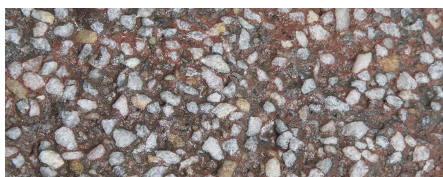

COLOUR RANGE*

Oatmeal

Sunstone

Rustic Red

Port Blend

Copper Tone

Charcoal

*Colours are an indication only. Always sight physical product colour samples before purchase.