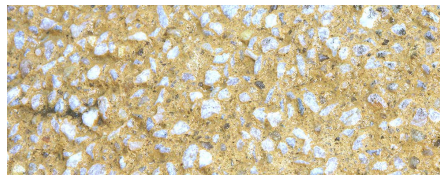

PAVER SIZES

Havenbrick	200 x 100 x 50mm
Havenpave	200 x 200 x 50mm
Flagpave	250 x 250 x 50mm
Stradapave	300 x 300 x 50mm
Villastone	190 x 190 x 60mm
Hollandstone	220 x 110 x 60mm
Unipave	225 x 112.5 x 60mm
Trihex	188 x 92 x 80mm

COLOUR RANGE*

Oatmeal

Sunstone

Rustic Red

Port Blend

Copper Tone

Charcoal

*Colours are an indication only. Always sight physical product colour samples before purchase.